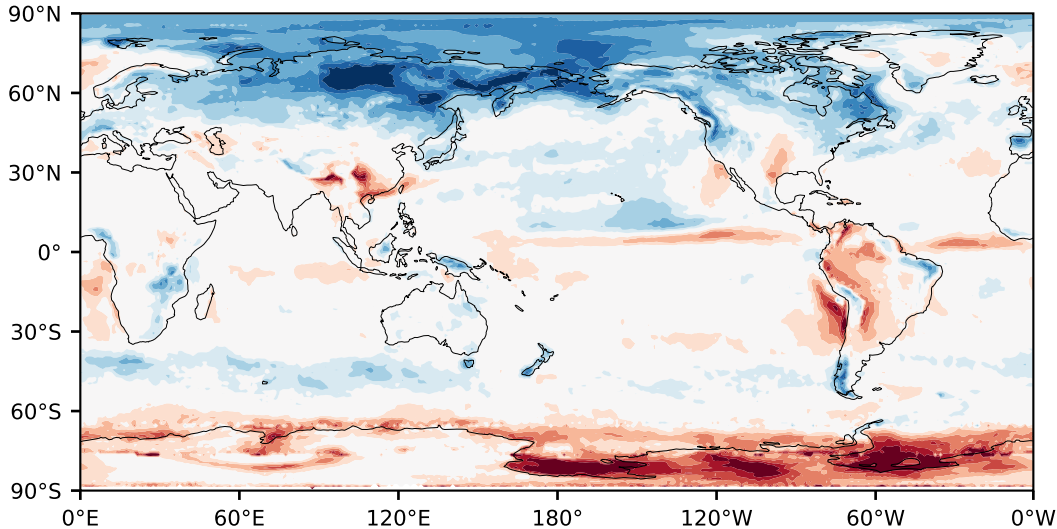

Model - Observations

Max 39.41
Mean 1.12
Min -83.54

RMSE 8.27
CORR 0.86