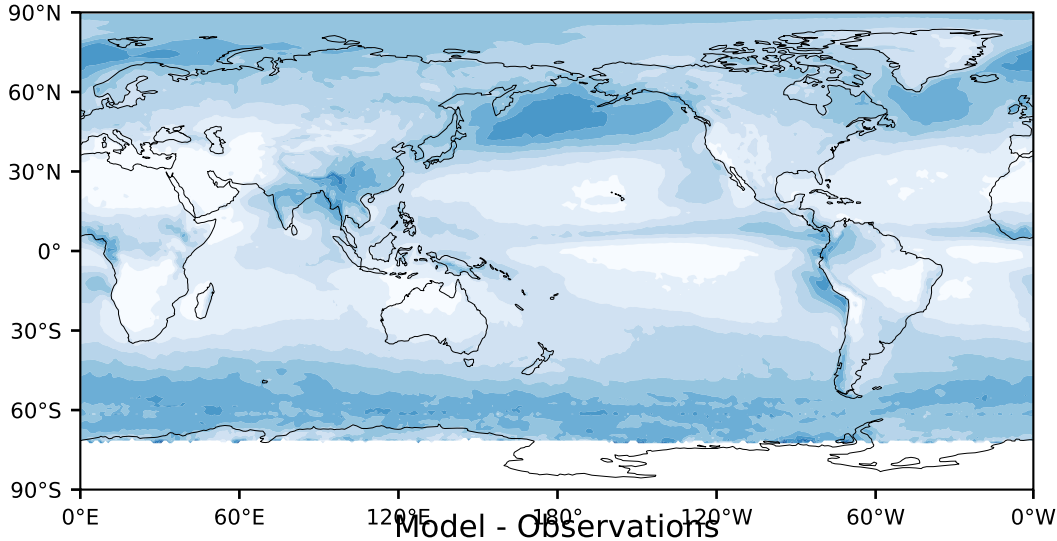

MODIS Simulator (None)

%

Max 100.00
Mean 23.40
Min 0.00

95.0
85.0
75.0
65.0
55.0
45.0
35.0
25.0
15.0
5.0