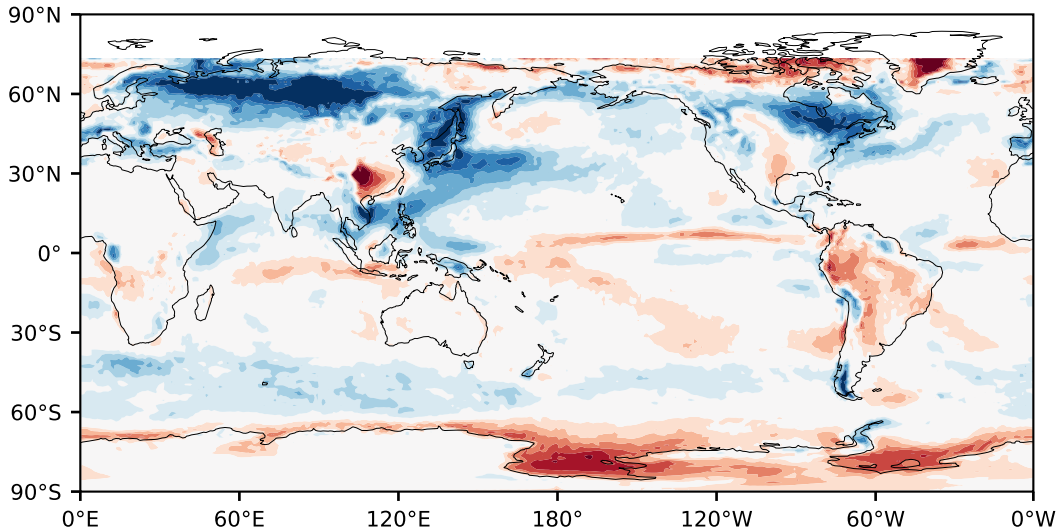

Model - Observations

Max 55.24
Mean 1.92
Min -51.43

RMSE 9.09
CORR 0.86