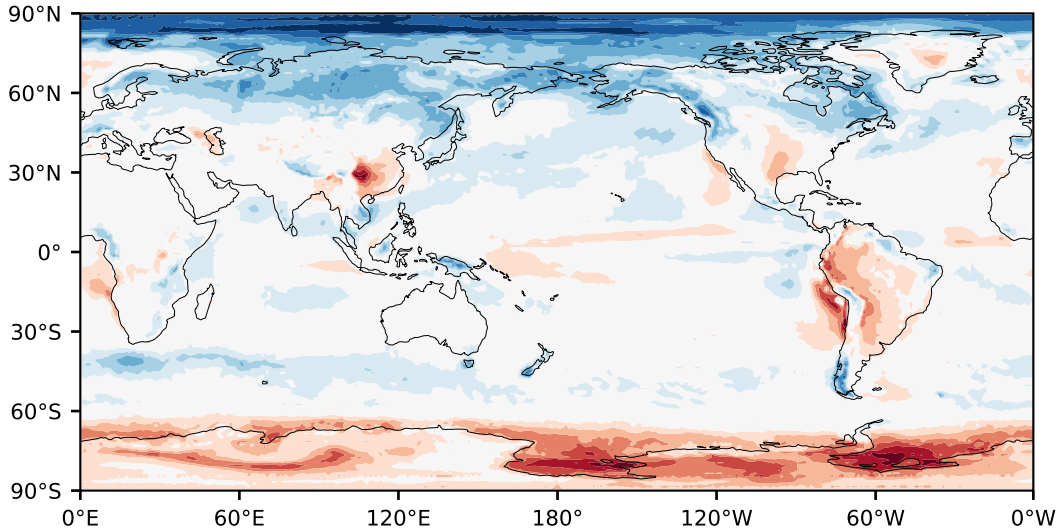

# Model - Observations

Max 35.86  
Mean 1.50  
Min -42.49

RMSE 7.04  
CORR 0.90