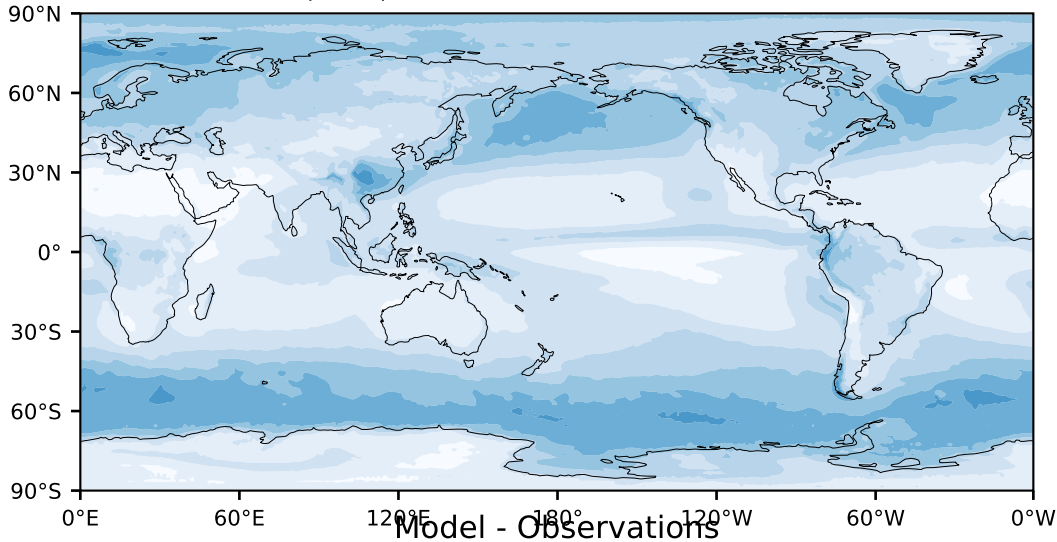

MODIS Simulator (None)

%

Max 66.04
Mean 23.52
Min 0.56

Model - Observations