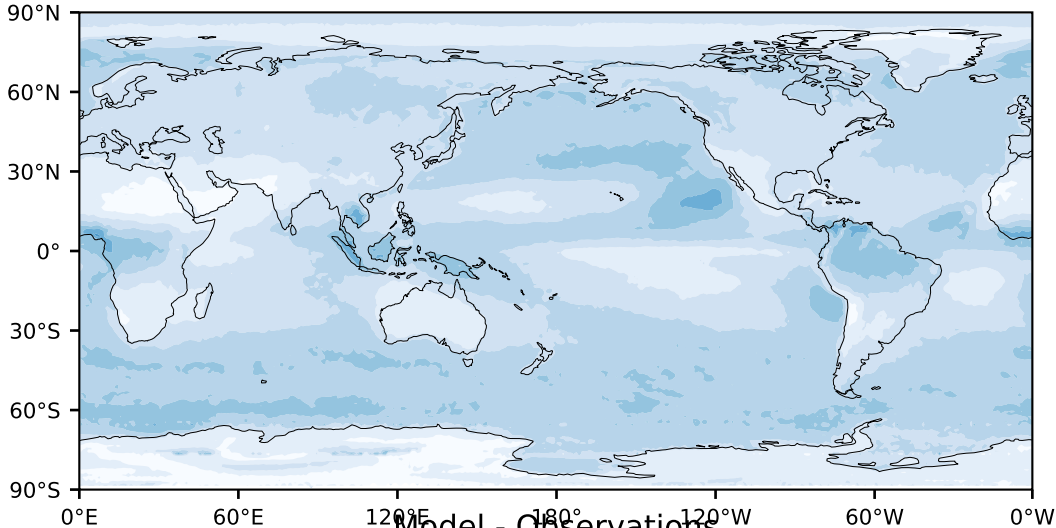

MODIS Simulator (None)

%

Max 60.49
Mean 24.07
Min 0.00

Model - Observations