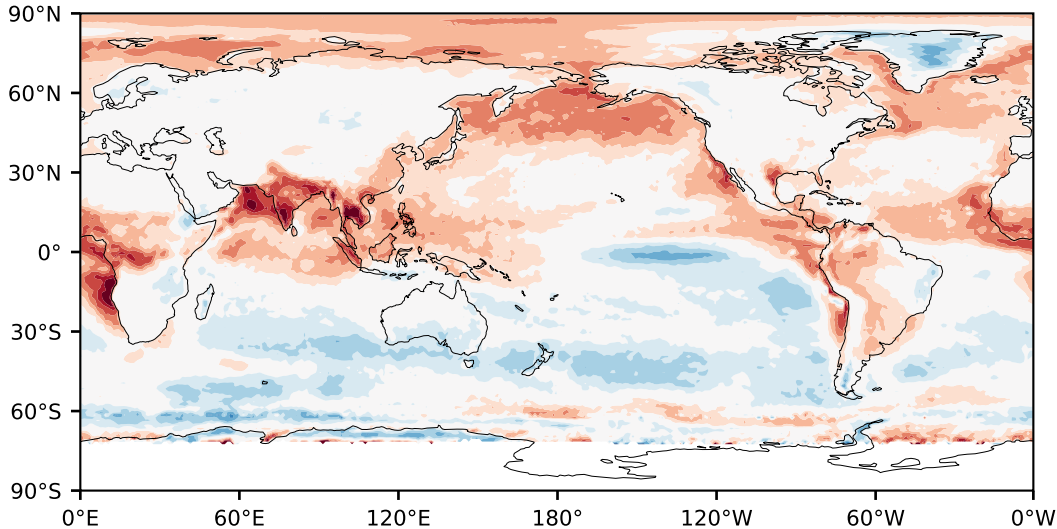

# Model - Observations

Max 34.77  
Mean -2.66  
Min -75.55

RMSE 8.69  
CORR 0.69