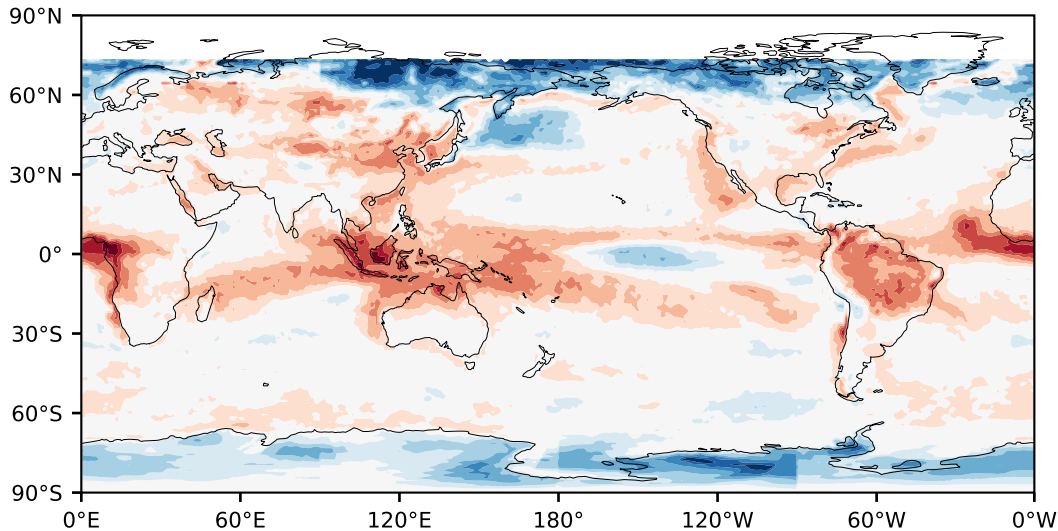

Model - Observations

Max 47.04
Mean -3.23
Min -37.84

RMSE 9.09
CORR 0.59