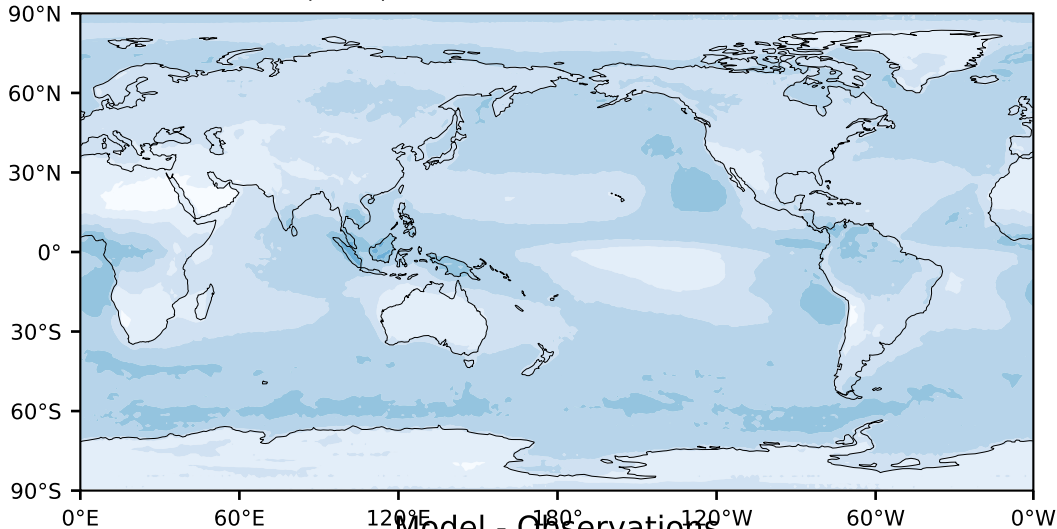

MODIS Simulator (None)

%

Max 54.57
Mean 24.61
Min 1.55

Model - Observations