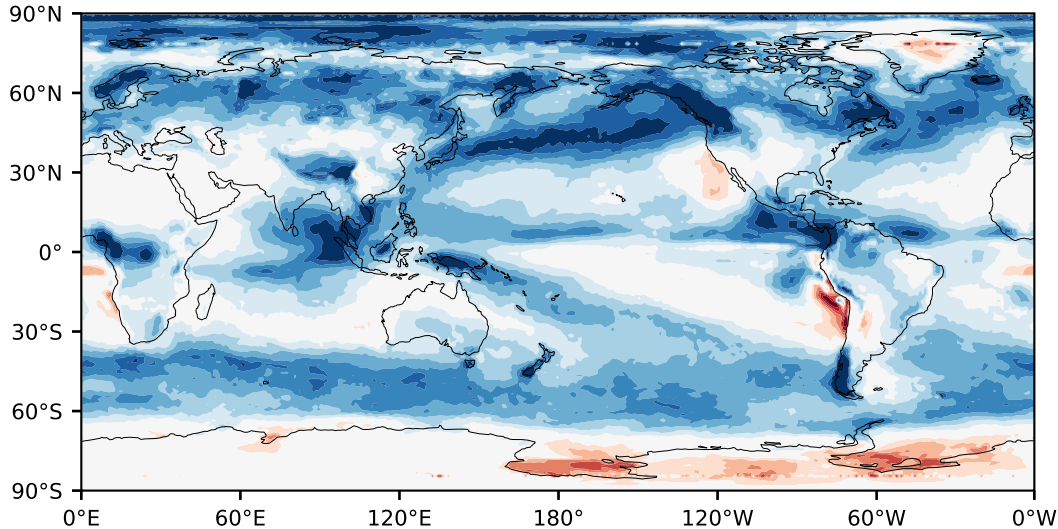

Model - Observations

Max 62.23
Mean 11.91
Min -46.92

RMSE 15.29
CORR 0.82