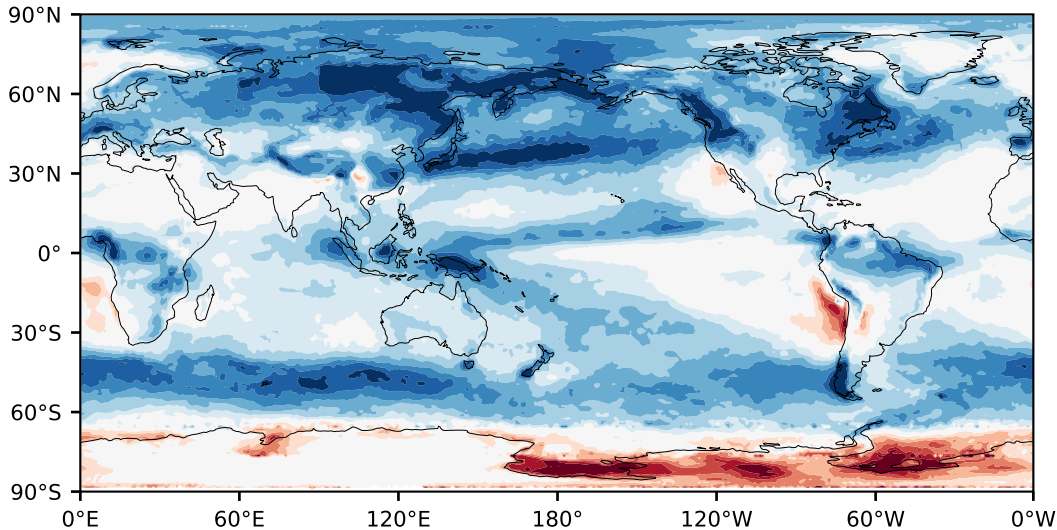

Model - Observations

Max 54.38
Mean 11.51
Min -83.54

RMSE 15.18
CORR 0.80