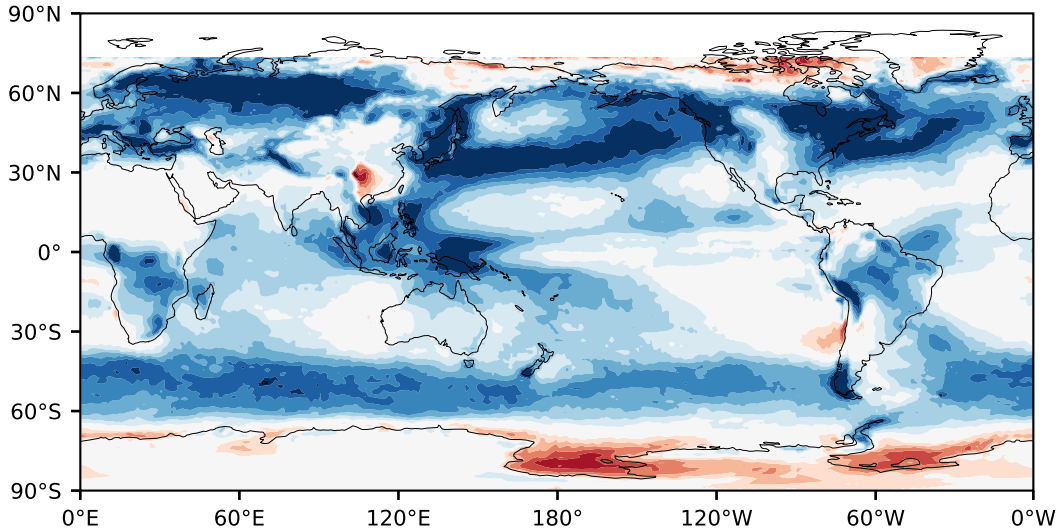

Model - Observations

Max 67.57
Mean 12.49
Min -39.43

RMSE 16.79
CORR 0.77