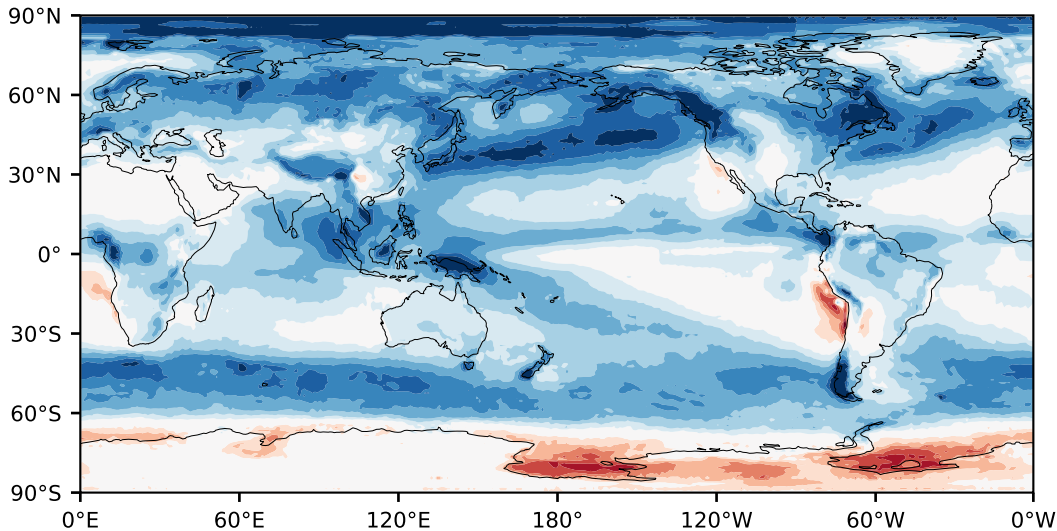

Model - Observations

Max 53.16
Mean 12.09
Min -40.21

RMSE 15.13
CORR 0.81