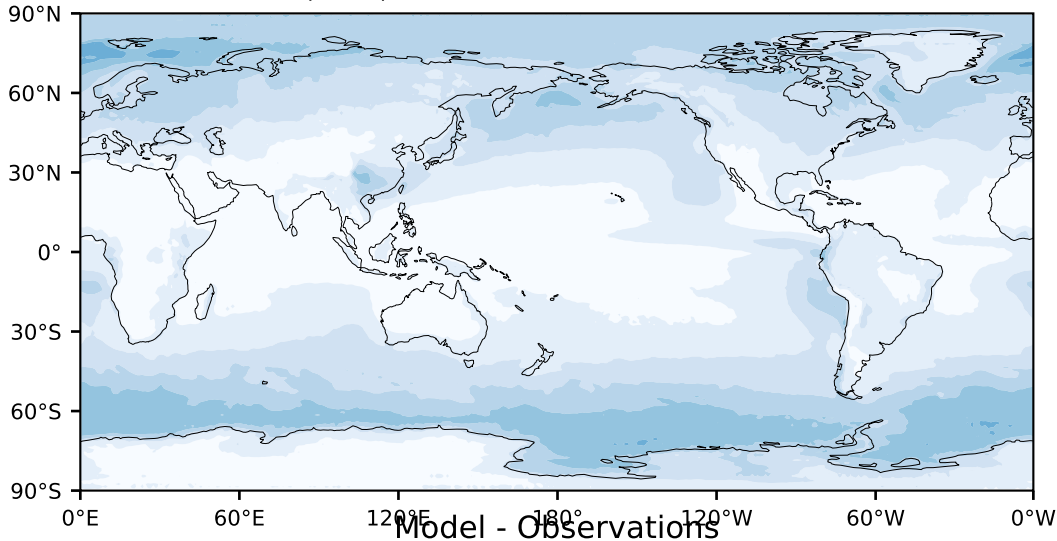

MODIS Simulator (None)

%

Max 55.45  
Mean 12.93  
Min 0.04

95.0  
85.0  
75.0  
65.0  
55.0  
45.0  
35.0  
25.0  
15.0  
5.0