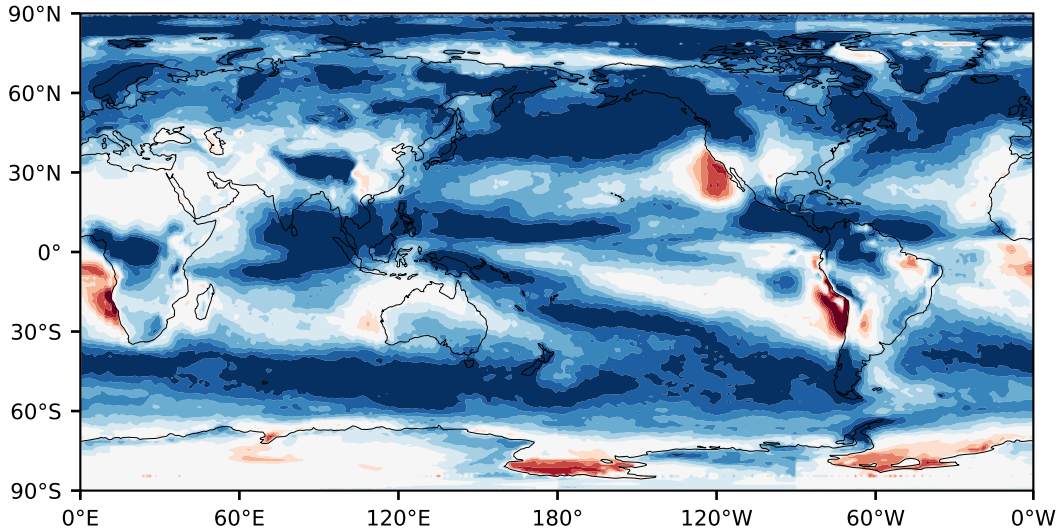

Model - Observations

Max 72.43
Mean 18.81
Min -72.13

RMSE 23.15
CORR 0.83