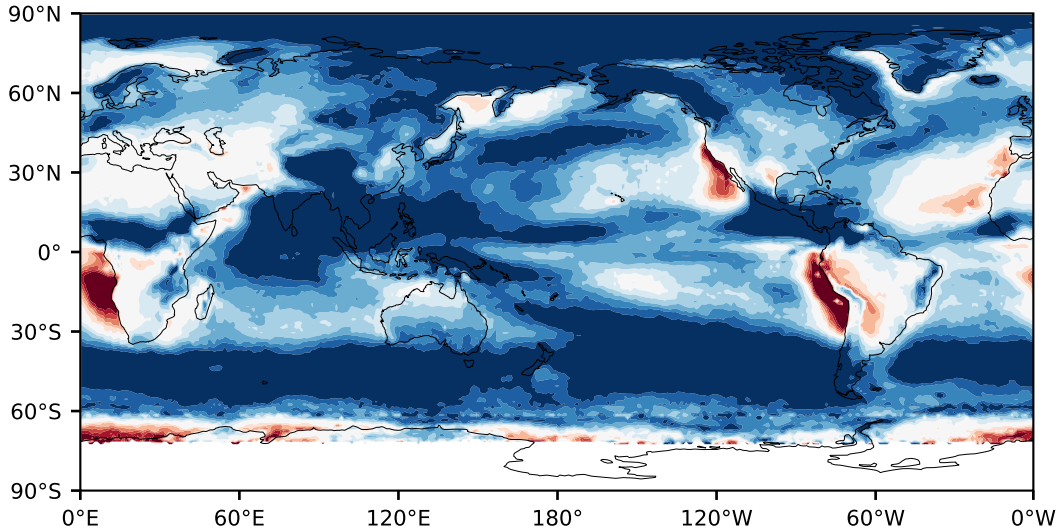

Model - Observations

Max 86.74
Mean 20.77
Min -94.16

RMSE 26.43
CORR 0.74