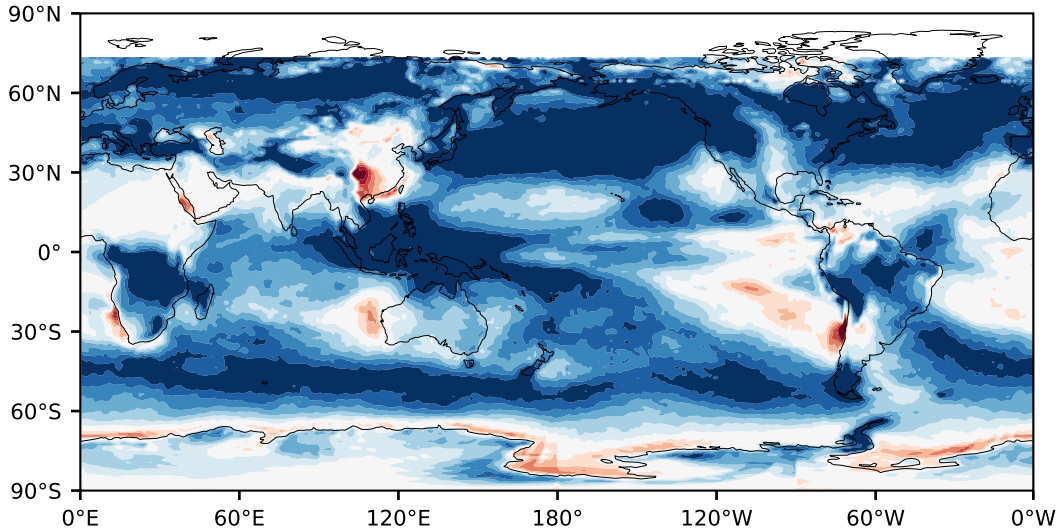

Model - Observations

Max 74.92
Mean 19.80
Min -55.23

RMSE 24.25
CORR 0.81