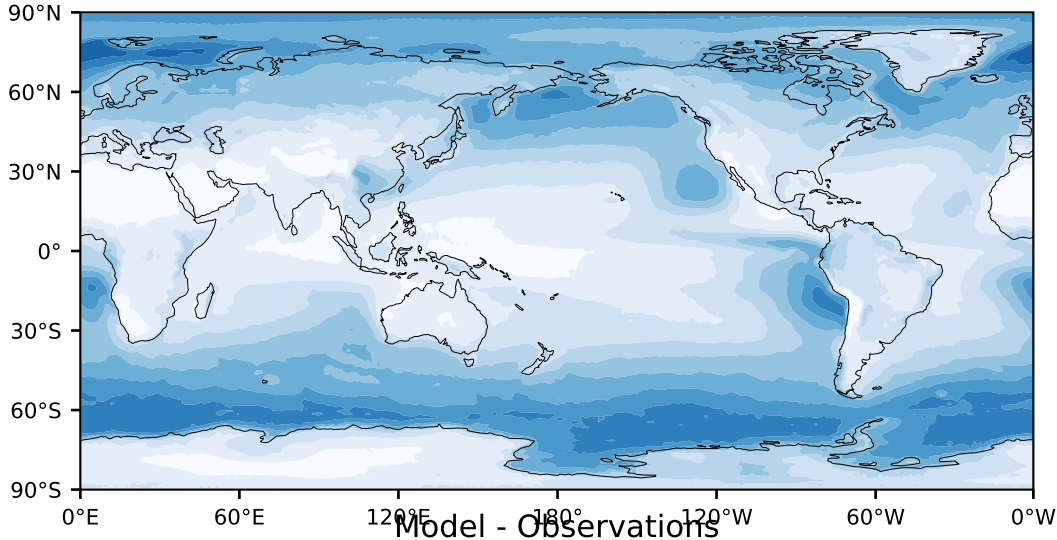

MODIS Simulator (None)

%

Max 83.17
Mean 27.17
Min 0.21

Model - Observations