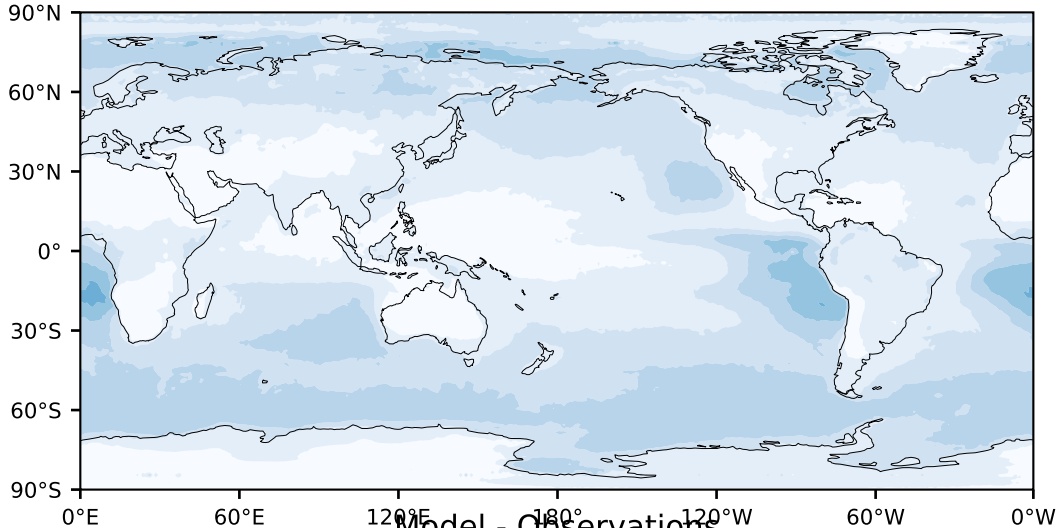

MODIS Simulator (None)

%

Max 55.45
Mean 14.65
Min 0.05

Model - Observations