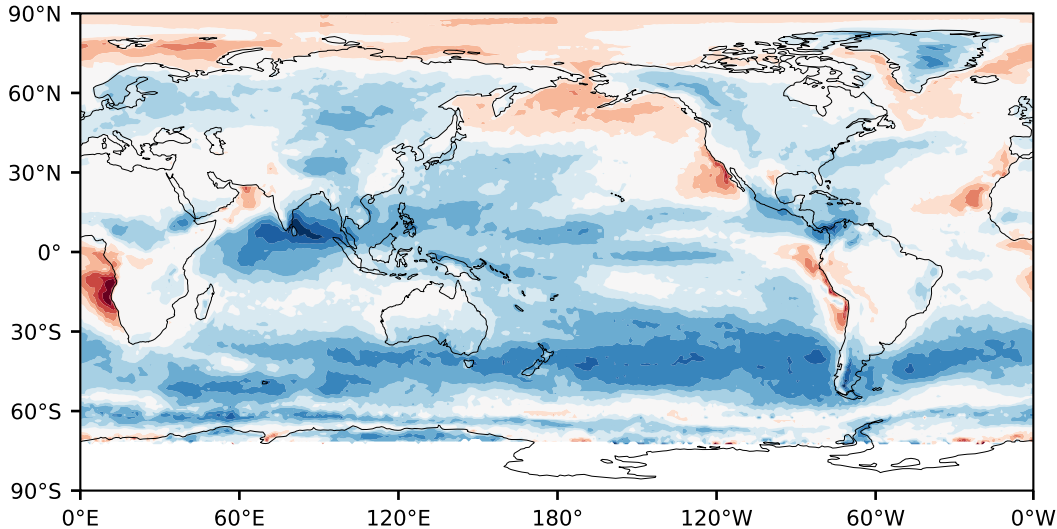

Model - Observations

Max 35.75
Mean 7.54
Min -75.55

RMSE 11.57
CORR 0.62