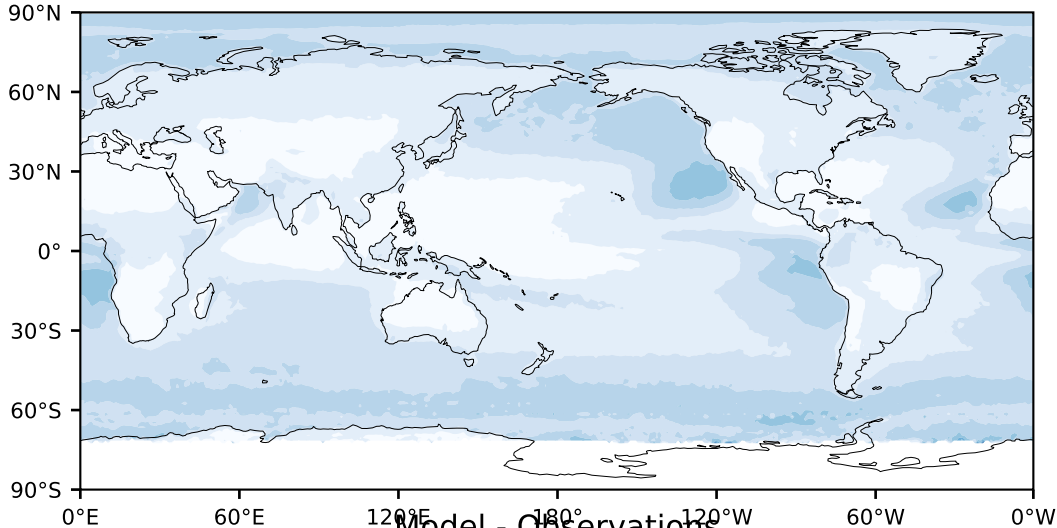

MODIS Simulator (None)

%

Max 100.00  
Mean 14.21  
Min 0.00

95.0  
85.0  
75.0  
65.0  
55.0  
45.0  
35.0  
25.0  
15.0  
5.0