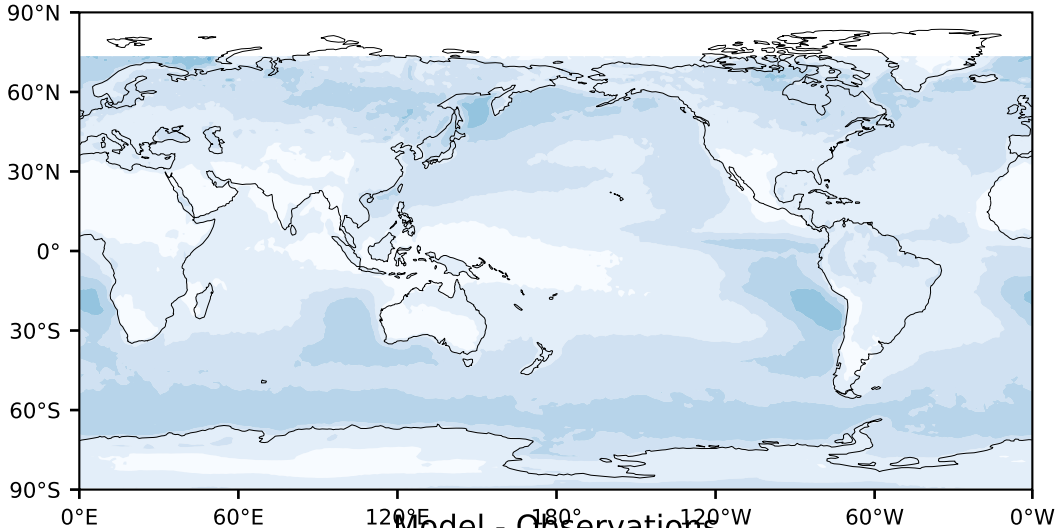

MODIS Simulator (None)

%

Max 52.37
Mean 14.67
Min 0.00

Model - Observations