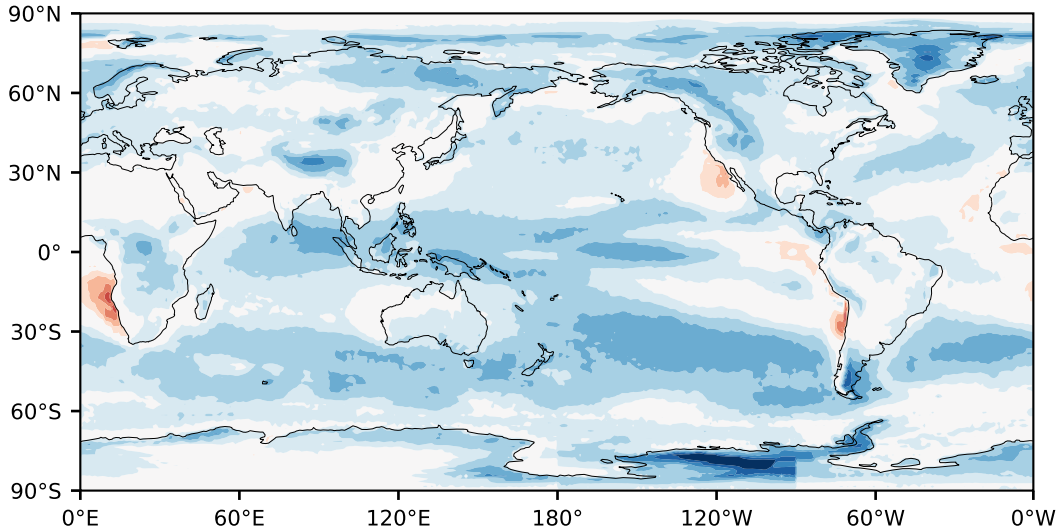

# Model - Observations

Max 39.54  
Mean 7.66  
Min -28.34

RMSE 9.41  
CORR 0.81