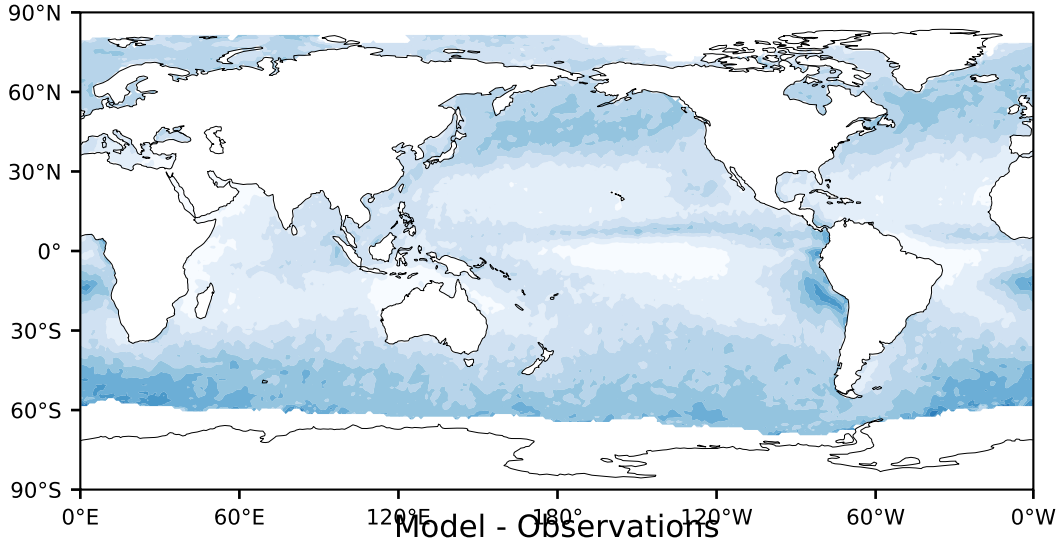

MISR Simulator (None)

%

Max 81.35  
Mean 21.70  
Min 0.00

95.0  
85.0  
75.0  
65.0  
55.0  
45.0  
35.0  
25.0  
15.0  
5.0