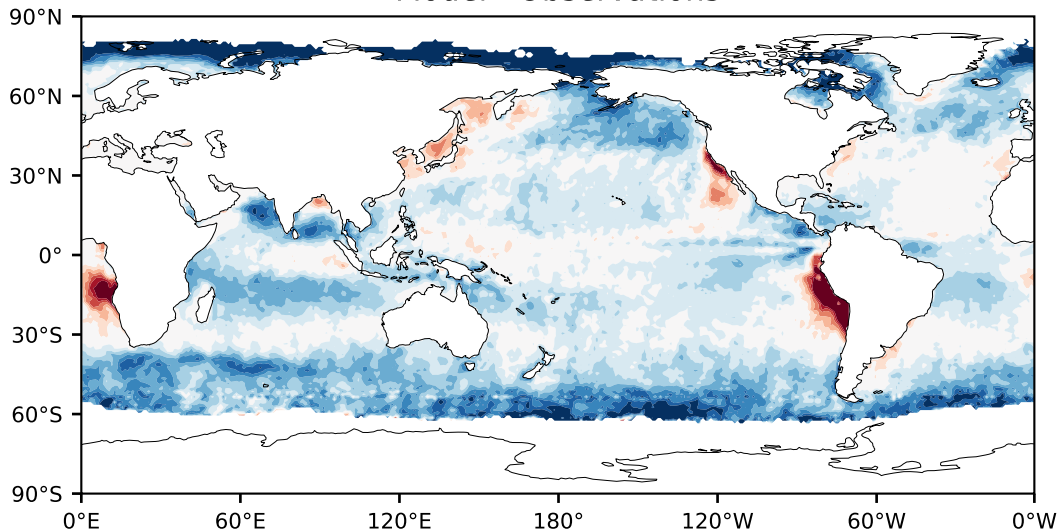

Model - Observations

Max 68.03
Mean 7.92
Min -83.24

RMSE 13.12
CORR 0.77