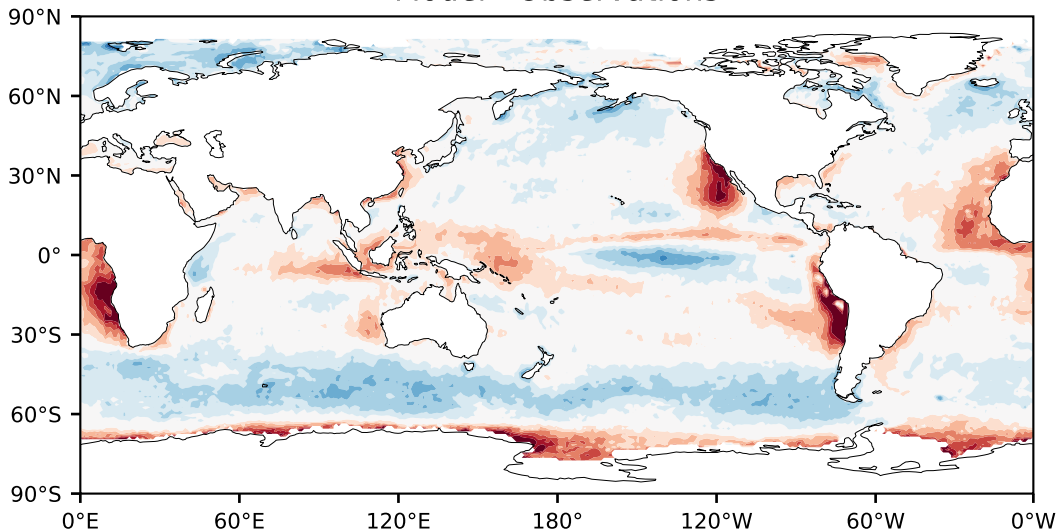

# Model - Observations

Max 29.55  
Mean -0.32  
Min -74.18

RMSE 8.86  
CORR 0.91