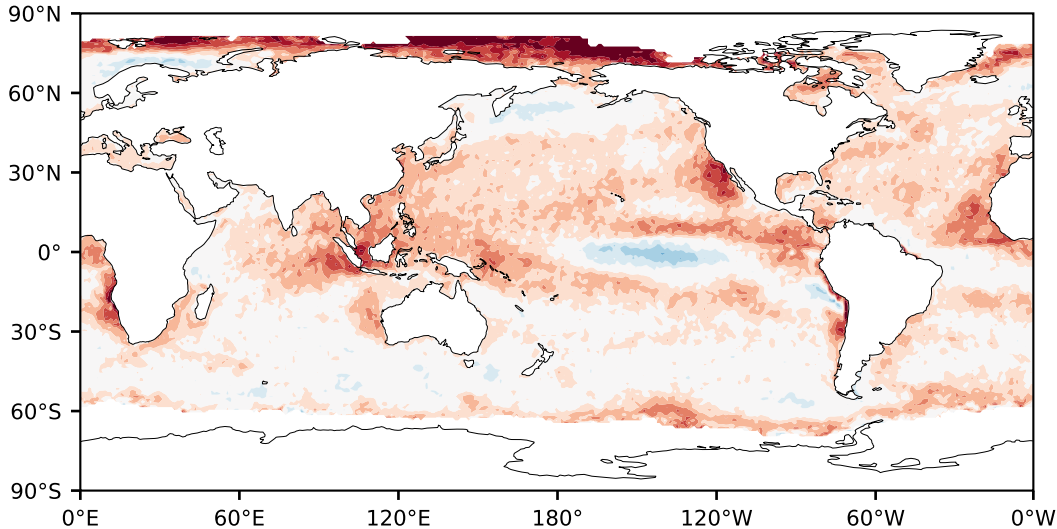

Model - Observations

Max 22.27
Mean -6.54
Min -53.53

RMSE 9.23
CORR 0.76