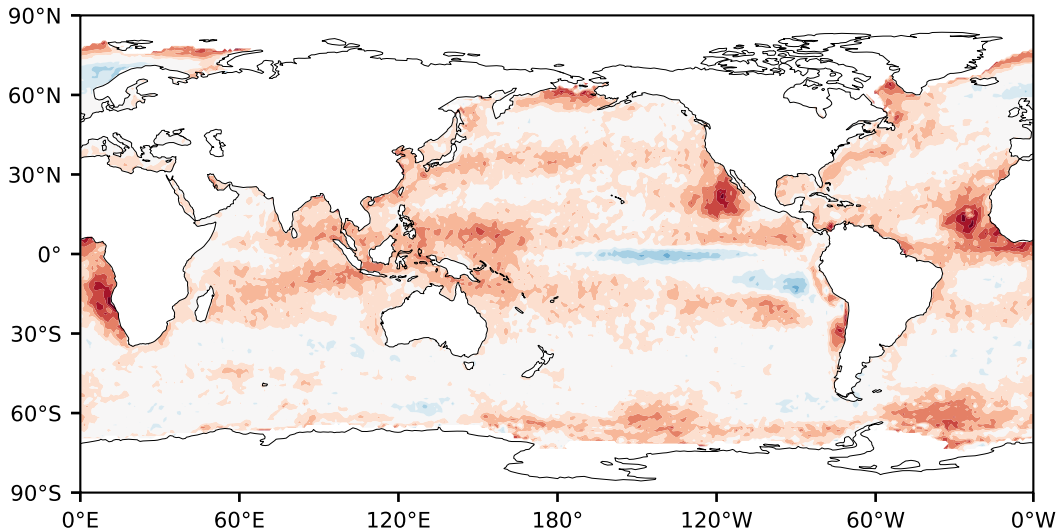

Model - Observations

Max 32.50
Mean -5.83
Min -47.55

RMSE 8.49
CORR 0.79