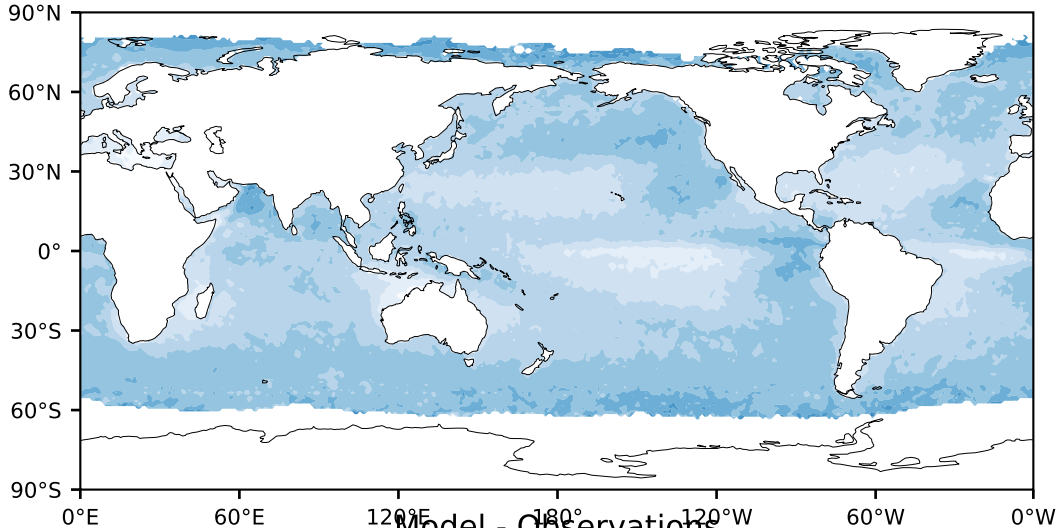

MISR Simulator (None)

%

Max 82.28
Mean 32.04
Min 0.05

95.0
85.0
75.0
65.0
55.0
45.0
35.0
25.0
15.0
5.0