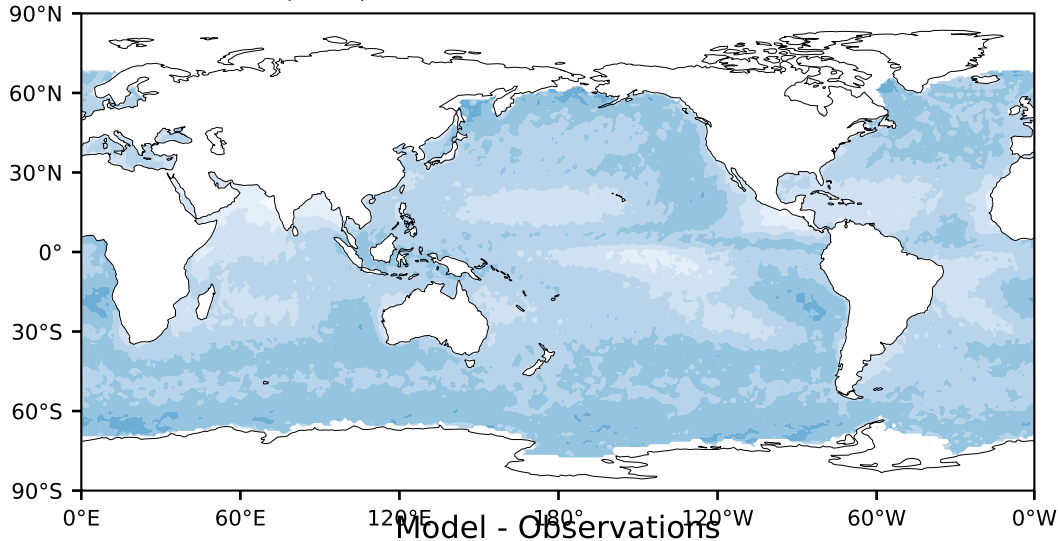

MISR Simulator (None)

%

Max 64.89  
Mean 31.18  
Min 0.29

95.0  
85.0  
75.0  
65.0  
55.0  
45.0  
35.0  
25.0  
15.0  
5.0