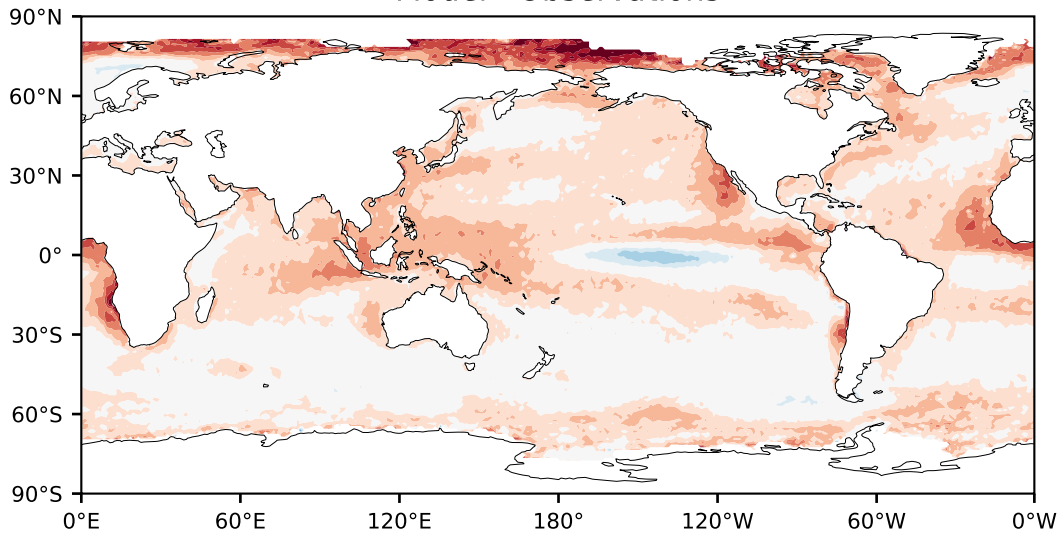

# Model - Observations

Max 28.28  
Mean -6.27  
Min -45.28

RMSE 8.37  
CORR 0.78