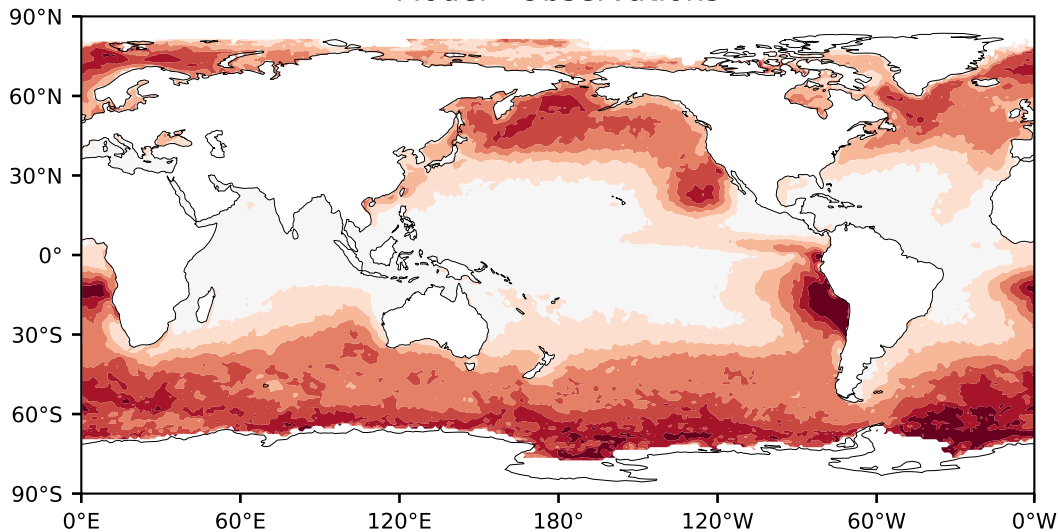

Model - Observations

Max 0.00
Mean -11.14
Min -78.48

RMSE 13.95
CORR nan