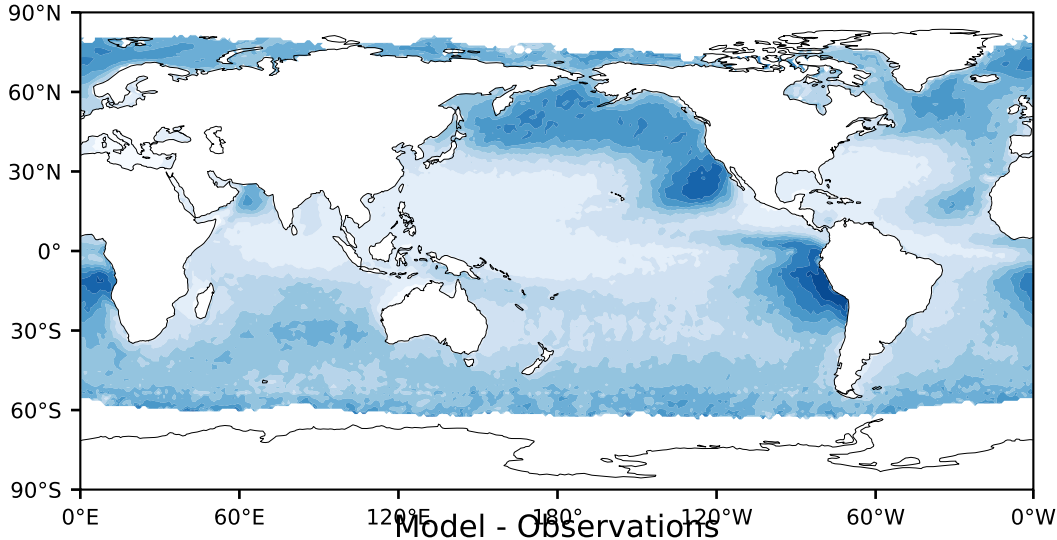

MISR Simulator (None)

%

Max 98.35
Mean 31.34
Min 0.04

95.0
85.0
75.0
65.0
55.0
45.0
35.0
25.0
15.0
5.0