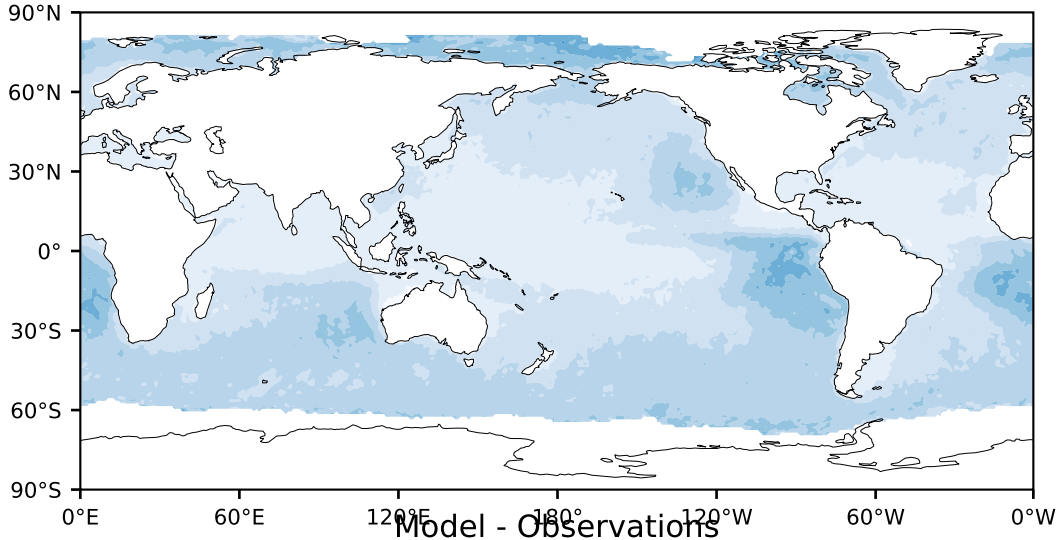

MISR Simulator (None)

%

Max 76.06
Mean 21.39
Min 0.14

95.0
85.0
75.0
65.0
55.0
45.0
35.0
25.0
15.0
5.0