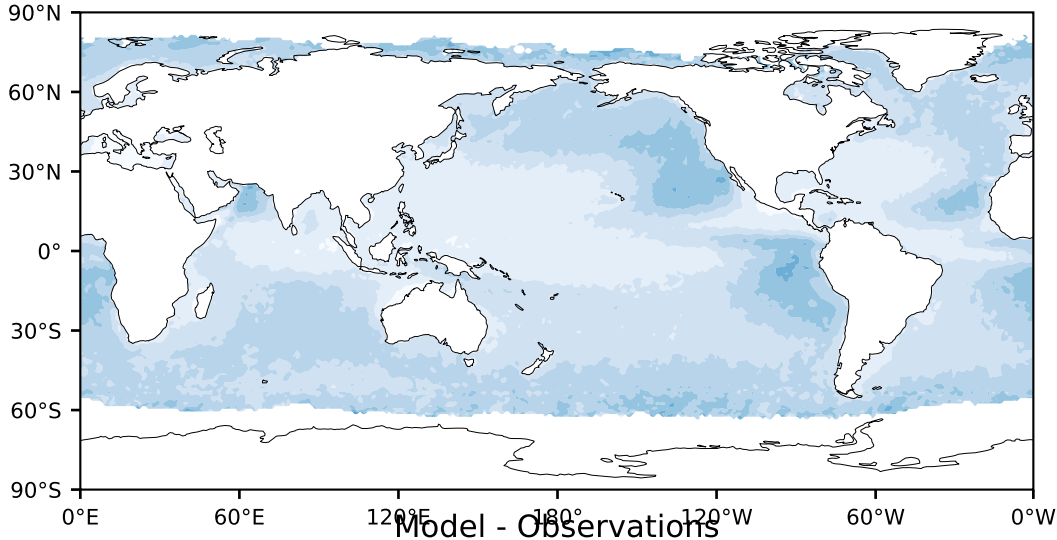

MISR Simulator (None)

%

Max 71.38
Mean 21.15
Min 0.04

95.0
85.0
75.0
65.0
55.0
45.0
35.0
25.0
15.0
5.0