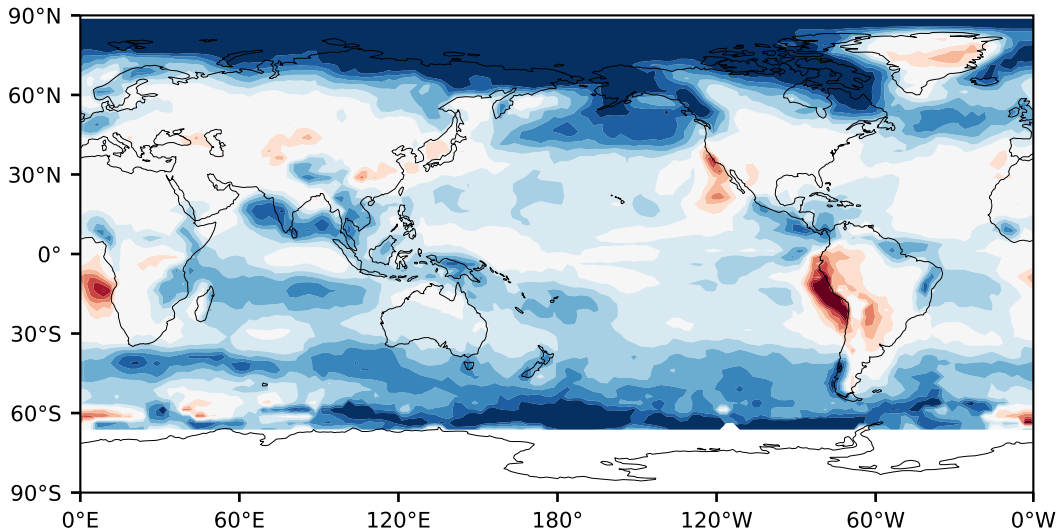

Model - Observations

Max 65.75
Mean 9.76
Min -49.44

RMSE 14.74
CORR 0.77