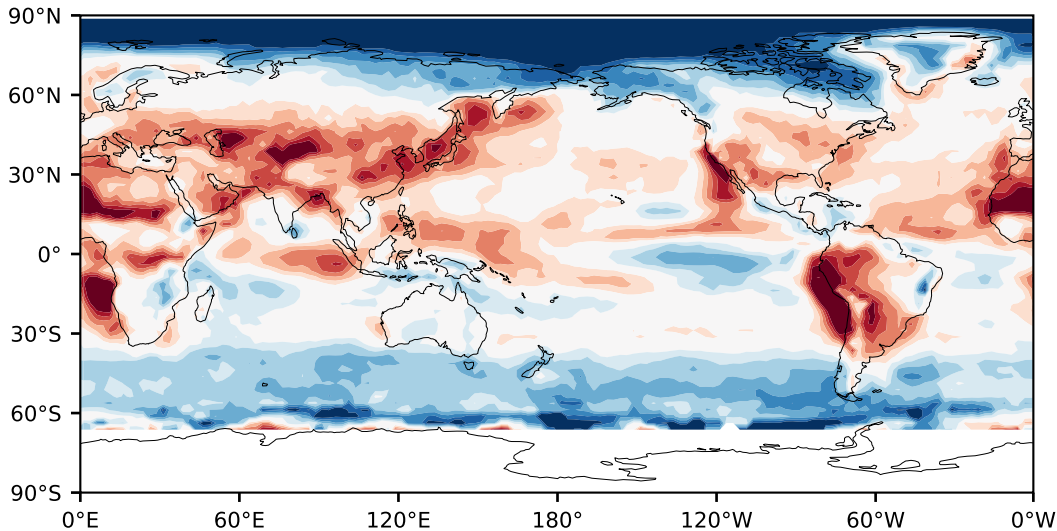

Model - Observations

Max 70.79
Mean -1.35
Min -69.16

RMSE 13.83
CORR 0.82