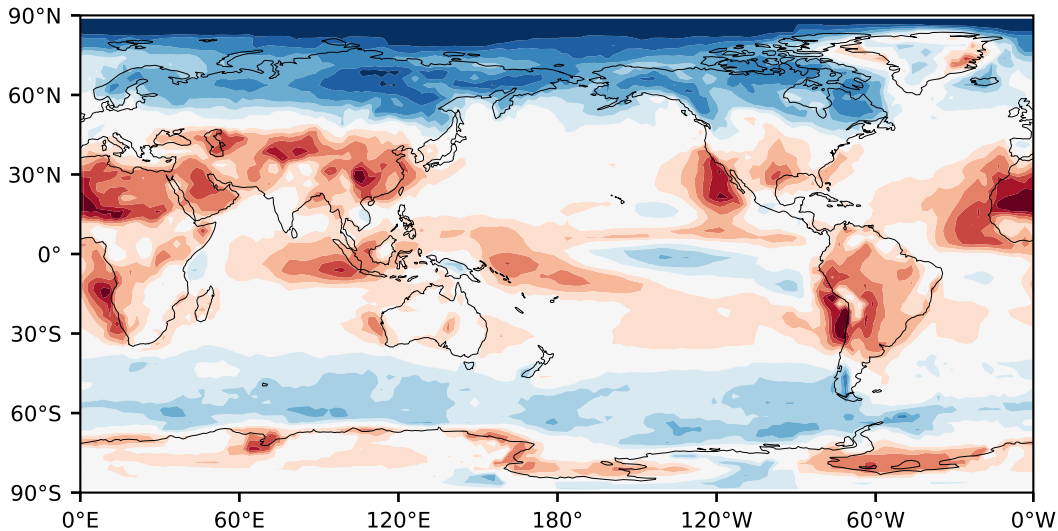

Model - Observations

Max 40.88
Mean -1.93
Min -57.87

RMSE 11.23
CORR 0.88