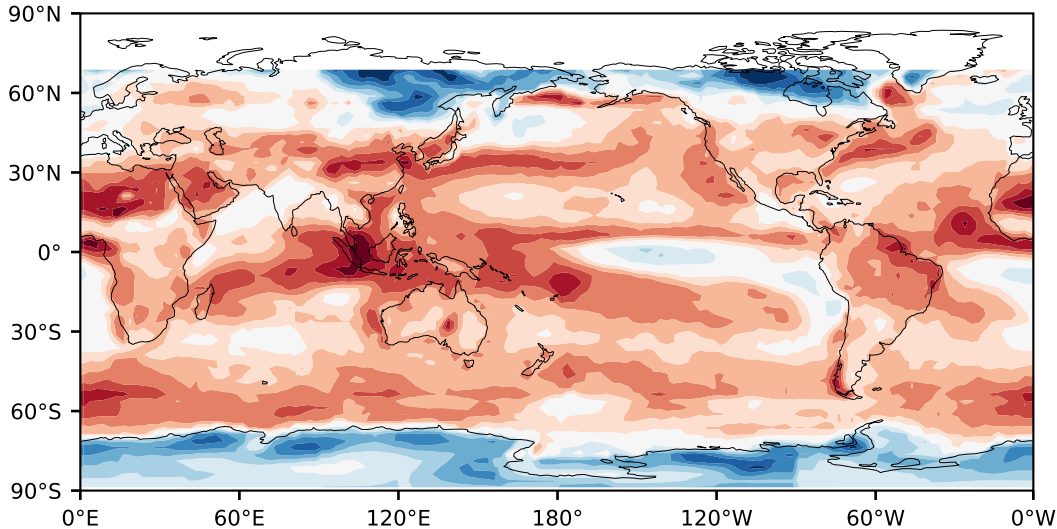

Model - Observations

Max 35.93
Mean -10.24
Min -35.53

RMSE 14.33
CORR 0.52