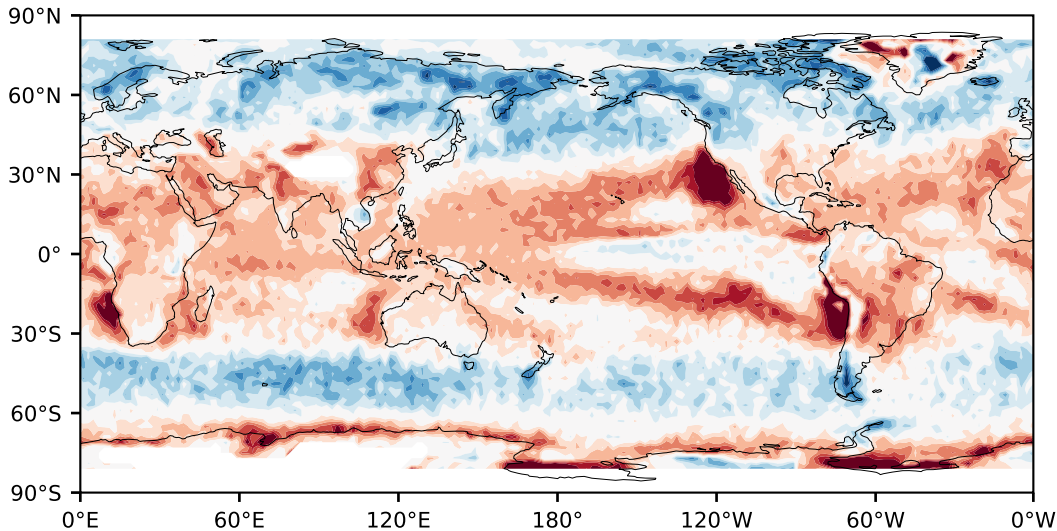

Model - Observations

Max 45.69
Mean -4.02
Min -69.34

RMSE 12.02
CORR 0.90