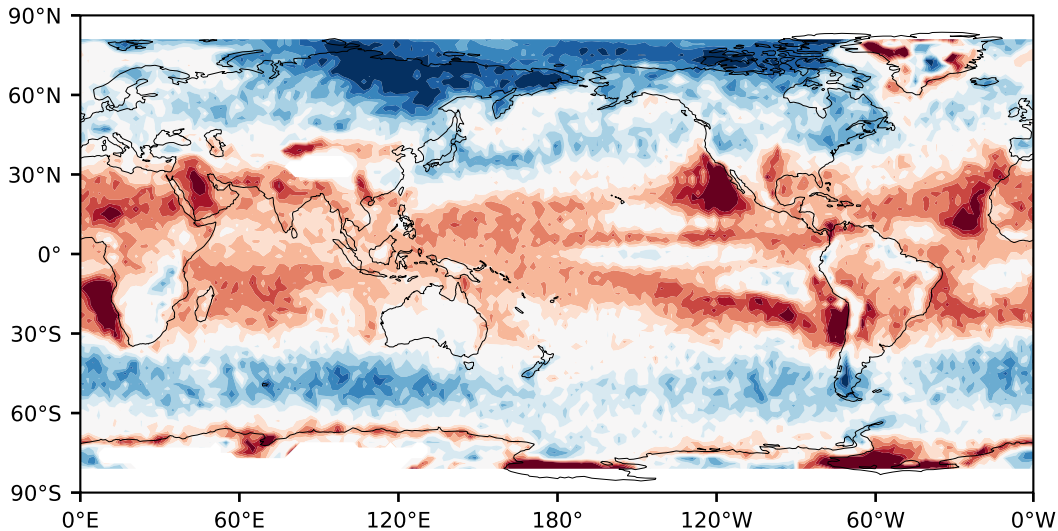

Model - Observations

Max 44.23
Mean -3.55
Min -73.27

RMSE 13.89
CORR 0.85