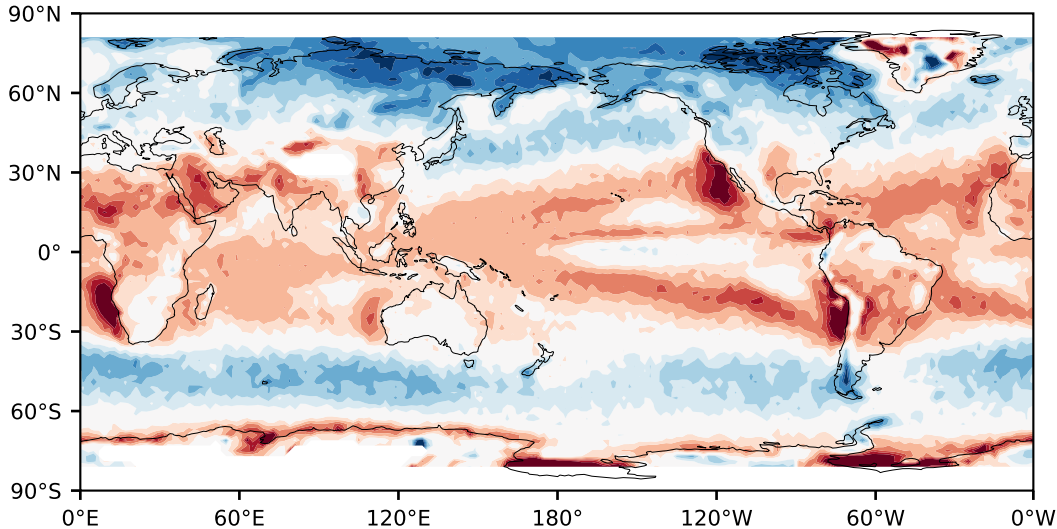

Model - Observations

Max 44.43
Mean -3.28
Min -67.92

RMSE 12.24
CORR 0.88