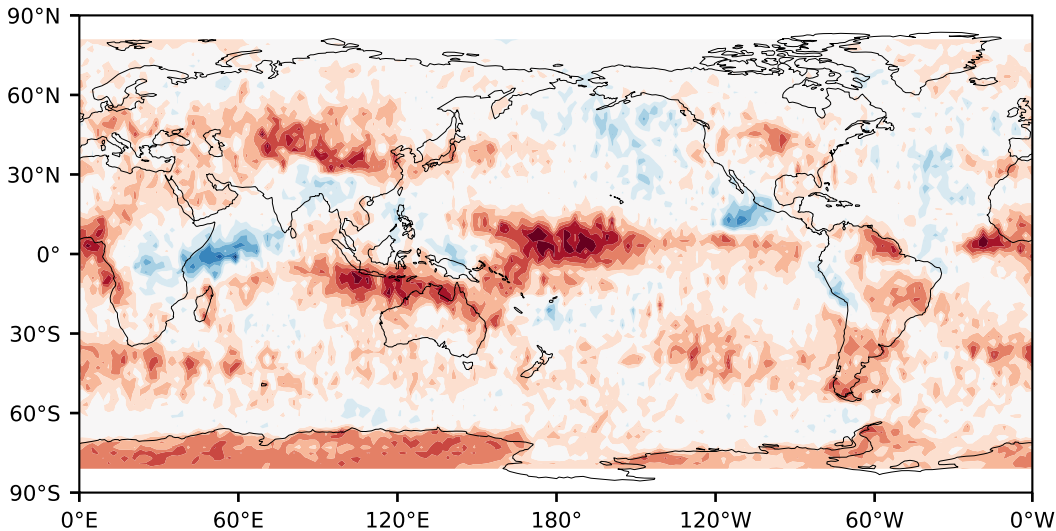

Model - Observations

Max 34.31
Mean -5.36
Min -37.30

RMSE 9.83
CORR 0.87