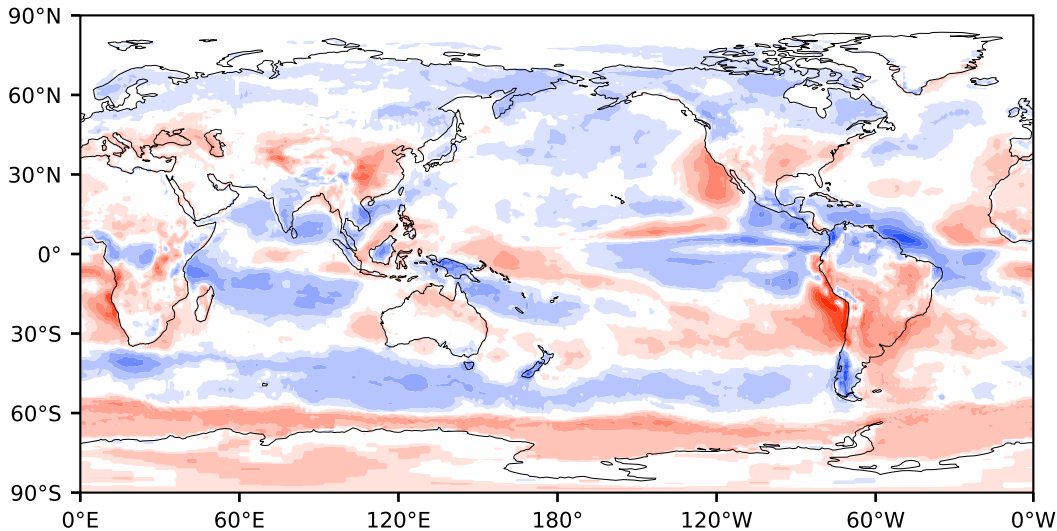

Model - Observations

Max 122.49
Mean -0.03
Min -78.67

RMSE 12.64
CORR 0.91