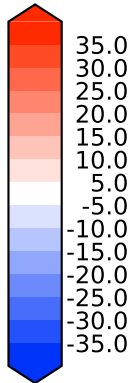

Model - Observations

Max 43.67
Mean -2.68
Min -130.43

RMSE 8.96
CORR 0.92