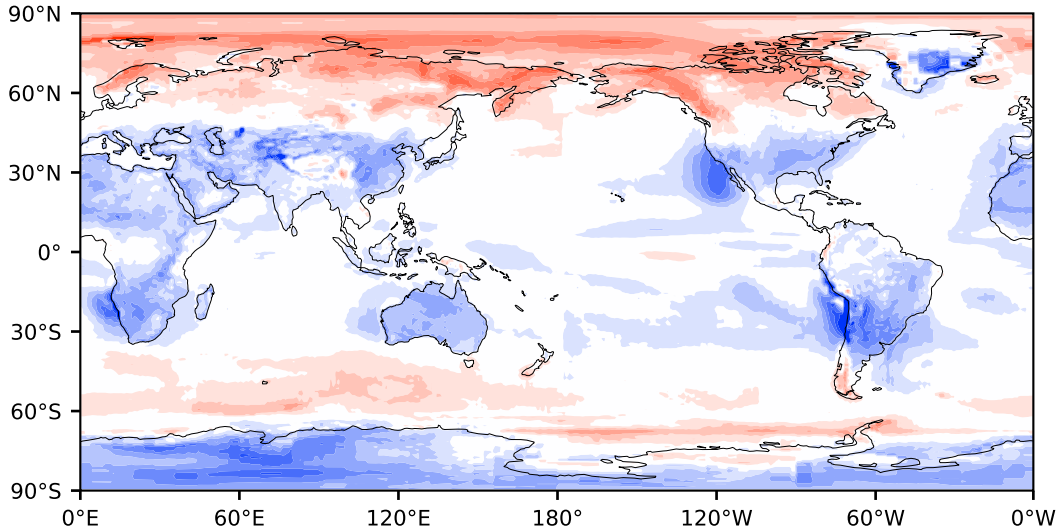

Model - Observations

Max 43.67
Mean -2.68
Min -130.43

RMSE 8.96
CORR 0.92