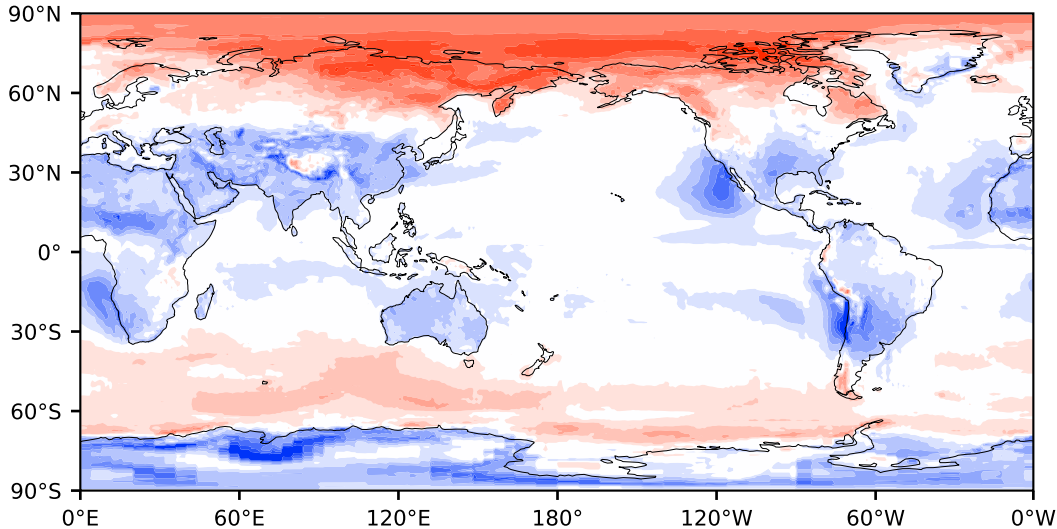

Model - Observations

Max 38.92
Mean -1.82
Min -93.52

RMSE 9.91
CORR 0.88