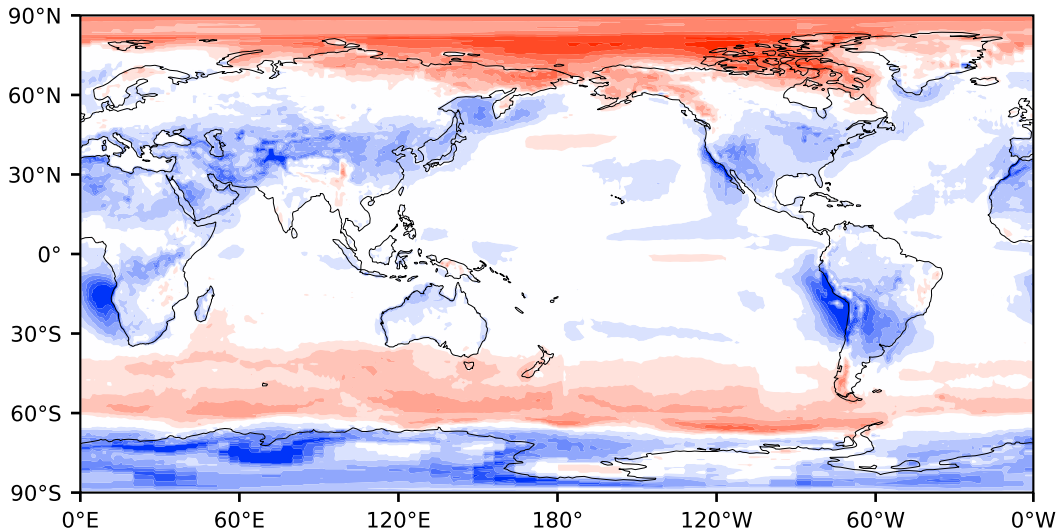

# Model - Observations

Max 38.53  
Mean -1.99  
Min -111.35

RMSE 10.14  
CORR 0.86