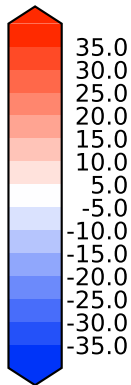

# Model - Observations

Max 38.53  
Mean -1.99  
Min -111.35

RMSE 10.14  
CORR 0.86