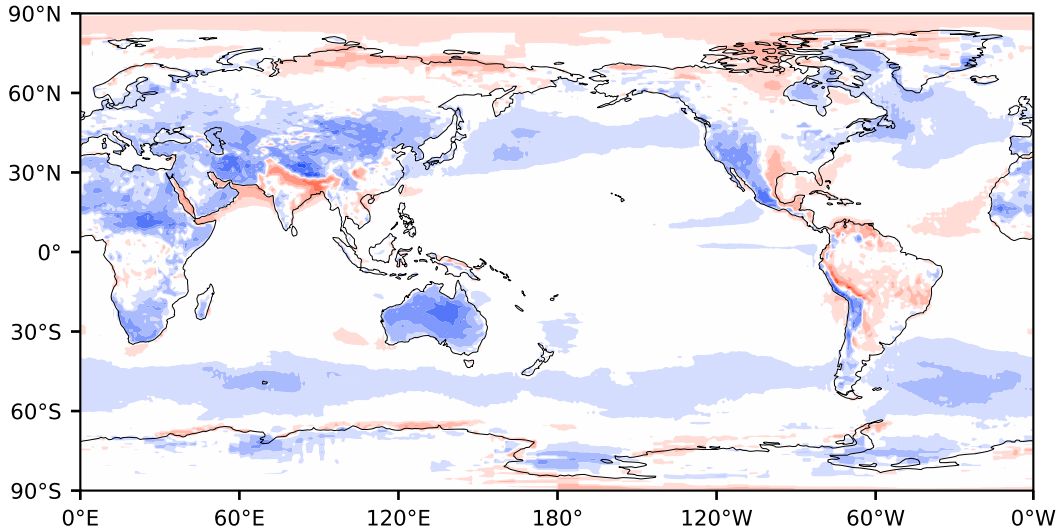

Model - Observations

Max 72.84
Mean -2.82
Min -65.52

RMSE 8.08
CORR 0.93