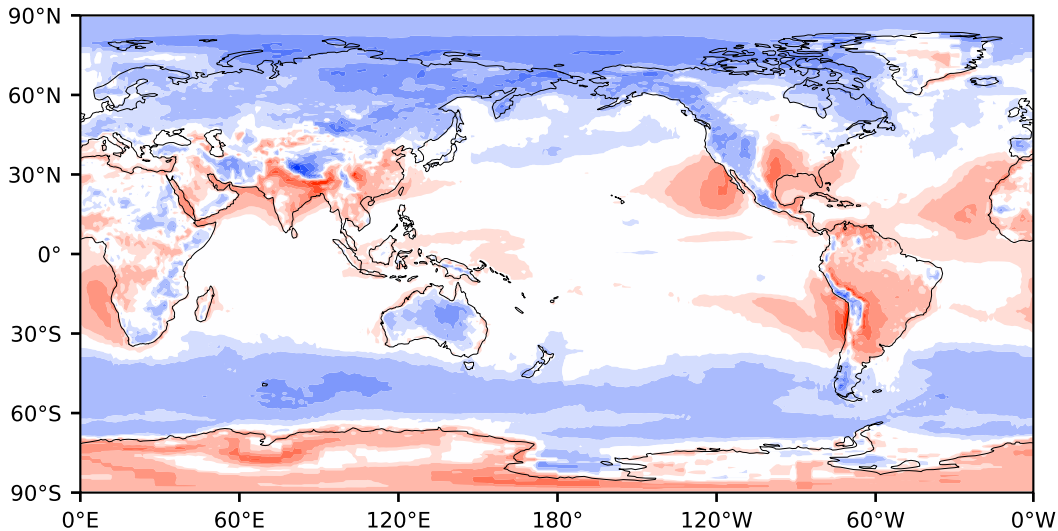

Model - Observations

Max 73.84
Mean -1.01
Min -55.24

RMSE 11.18
CORR 0.85