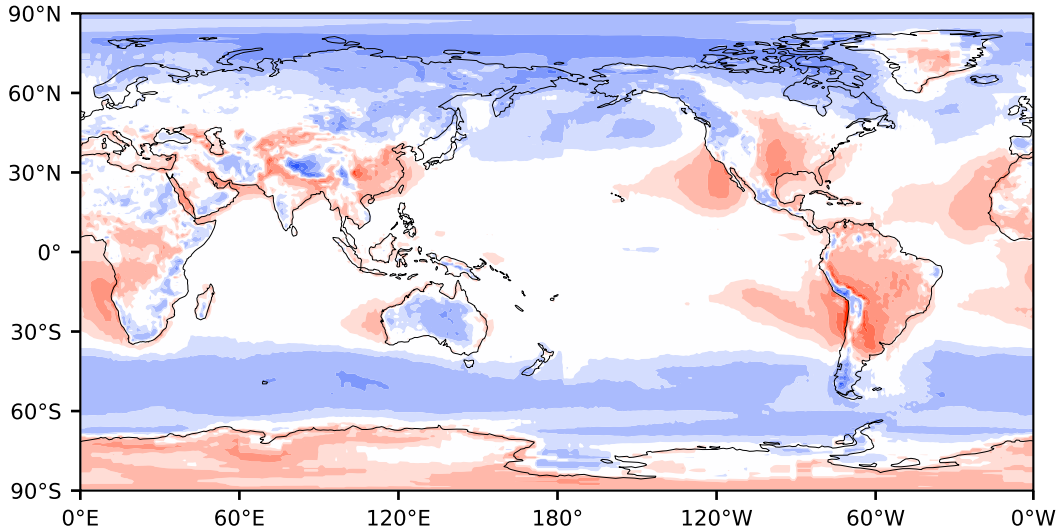

Model - Observations

Max 75.52
Mean -0.72
Min -56.35

RMSE 9.98
CORR 0.87